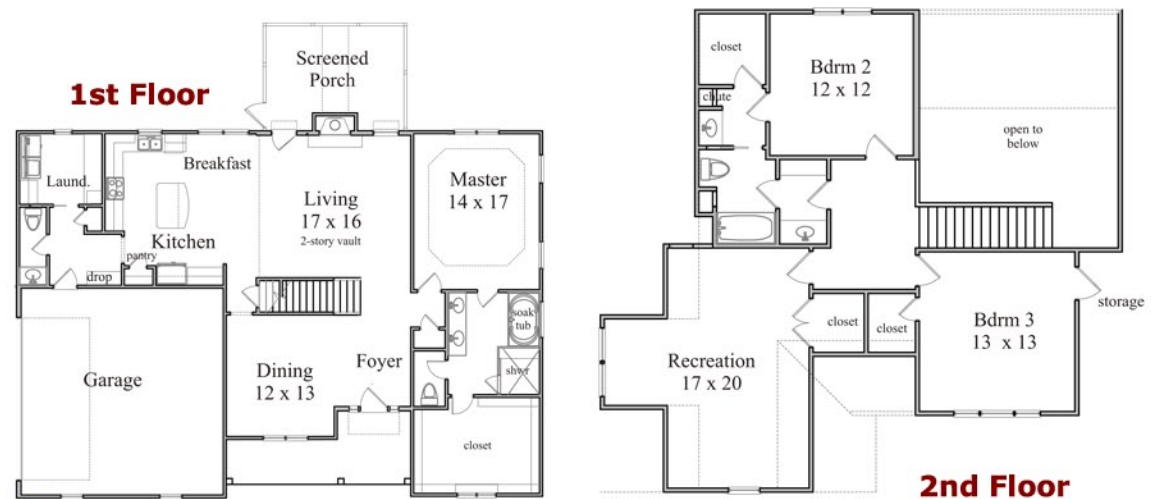

The Baldwin

Total heated sq. ft. 2648

FEATURES

- Formal dining and living rooms
- 1st floor Master suite
- Family room with fireplace open to kitchen and breakfast
- 2-car garage with mud entry
- Covered front porch, and rear screened porch
- 2nd and 3rd bedrooms upstairs with walk-in closets
- Expansive Recreation room with walk-in storage
- Additional 2nd floor walk-in storage