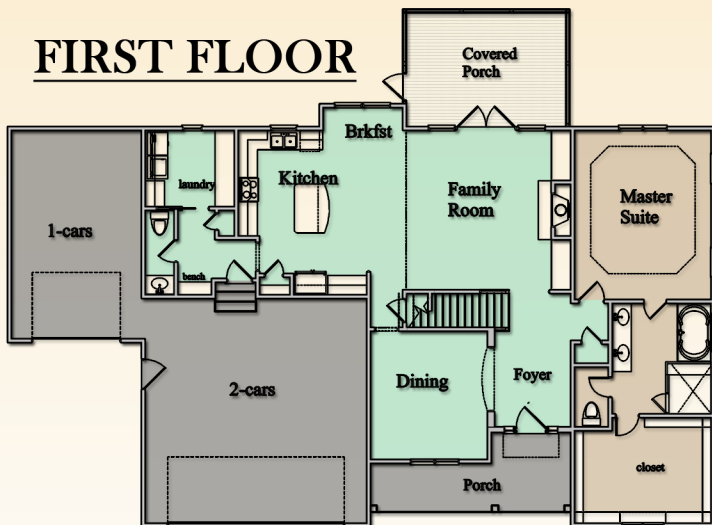

CHESTNUT

2834 sq. ft.
3 bed/ 3.5 bath

FIRST FLOOR

SECOND FLOOR

Designed by
**MIDTOWN
DESIGNS**

PROFESSIONAL RESIDENTIAL DESIGN