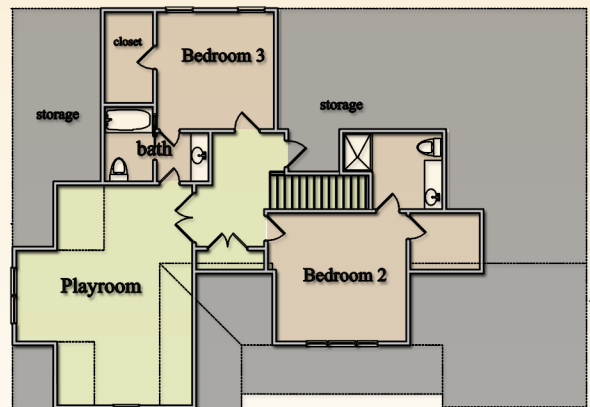

CHESTNUT

2834 sq. ft.
3 bed/ 3.5 bath

FIRST FLOOR

SECOND FLOOR

Designed by
**MIDTOWN
DESIGNS**

PROFESSIONAL RESIDENTIAL DESIGN